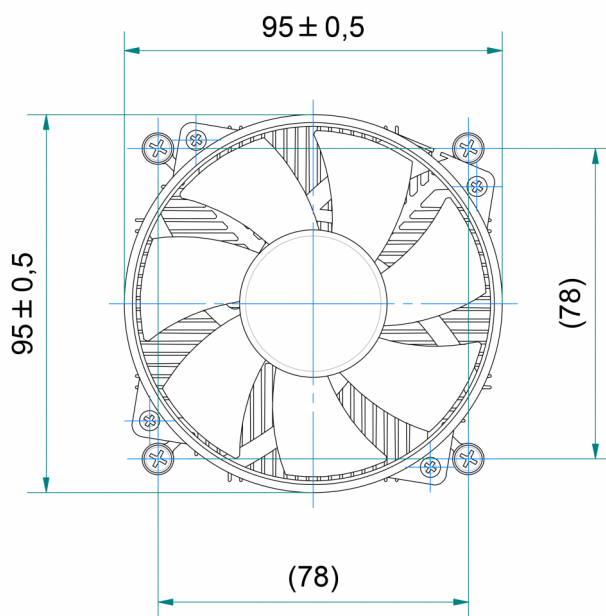

EKL 22225 Dimensions

* Thermal and mechanical compatibility may vary depending on the system used
** According to manufacturer specifications

www.ekl-ag.de