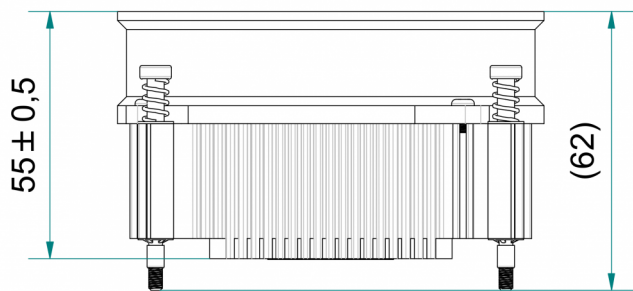

EKL 22225 Dimensions

* Thermal and mechanical compatibility may vary depending on the system used
** According to manufacturer specifications

www.ekl-ag.de